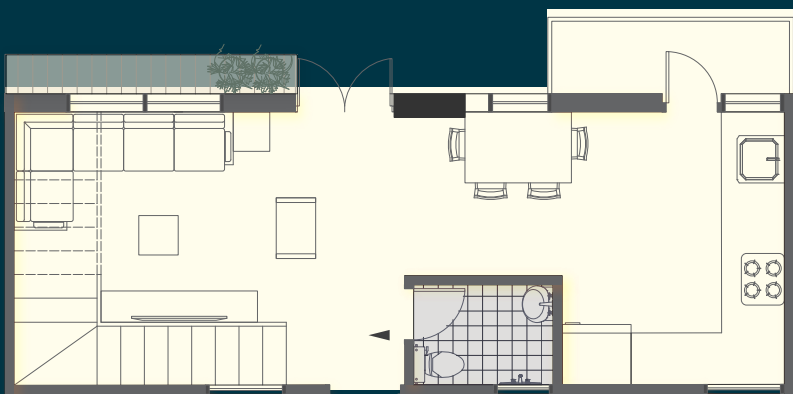

Planning a family, need space for it

I want a balcony, to chill and swing in the evening

Want to call my parents to stay with me

UNITS

Units are not fix plan but like a bungalow on ground where according to your future needs or wishes you can expand.

TYPE A

Ground Floor Duplex

Ground floor plan

First floor plan

115 sqm built up

TYPE B

3TH,6TH,9TH Floor Units

115 sqm unit size
78 sqm built up
38 sqm can build in future.
38 sqm slab casted.

 ONLY SLAB
CONSTRUCTED

Get a luxurious unit at lesser rate.
 Selling cost in the market **60 lakhs.**
 You will get only in **45 lakhs.**

TYPE C
 Other Floor Units

115 sqm unit size
78 sqm built up
38 sqm can build in future.