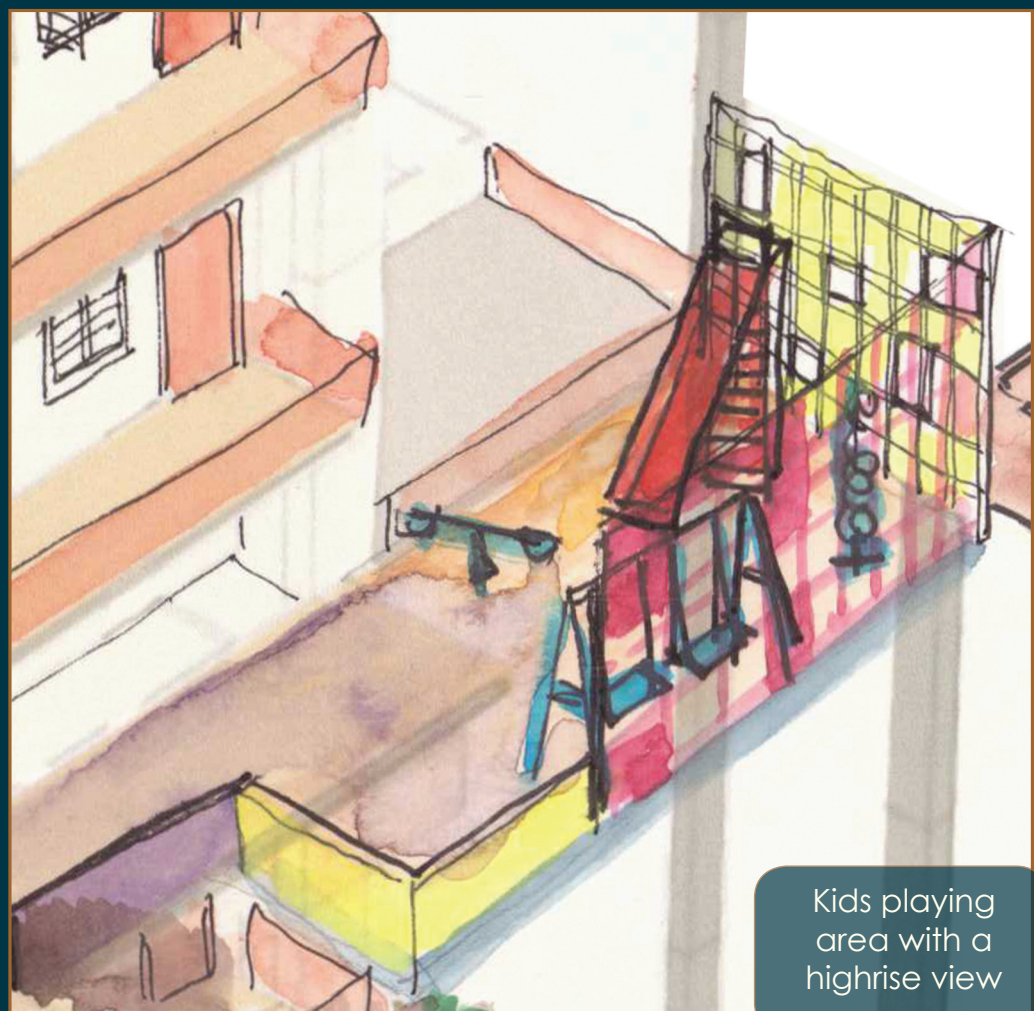

Swapna Srushti

Parivaar no Vistaar, Ghar no Vistaar

A home is a place of celebration, friendship, bonding, a place for family. Swapna Srushti brings colors of joy to your lives.

Want a bhelwala at your doorstep no matter at what height you live.

No more going downstairs for vegetables

Chill with your friends swinging in the air or coming downstairs by slide

Community garden to grow your kitchen needs

Now, heights will not take you away from the ground. You touch the heights, and Swapna Srushti will bring the street to your doorstep.

Kids playing area with a highrise view

Experience sitting under a tree on 6th floor

Snacking on higher floor, just outside your home

The real amenities

Bringing all your daily needs and amusement, places for children to play, elders to socialize, essential adults to bond and household goods near you.