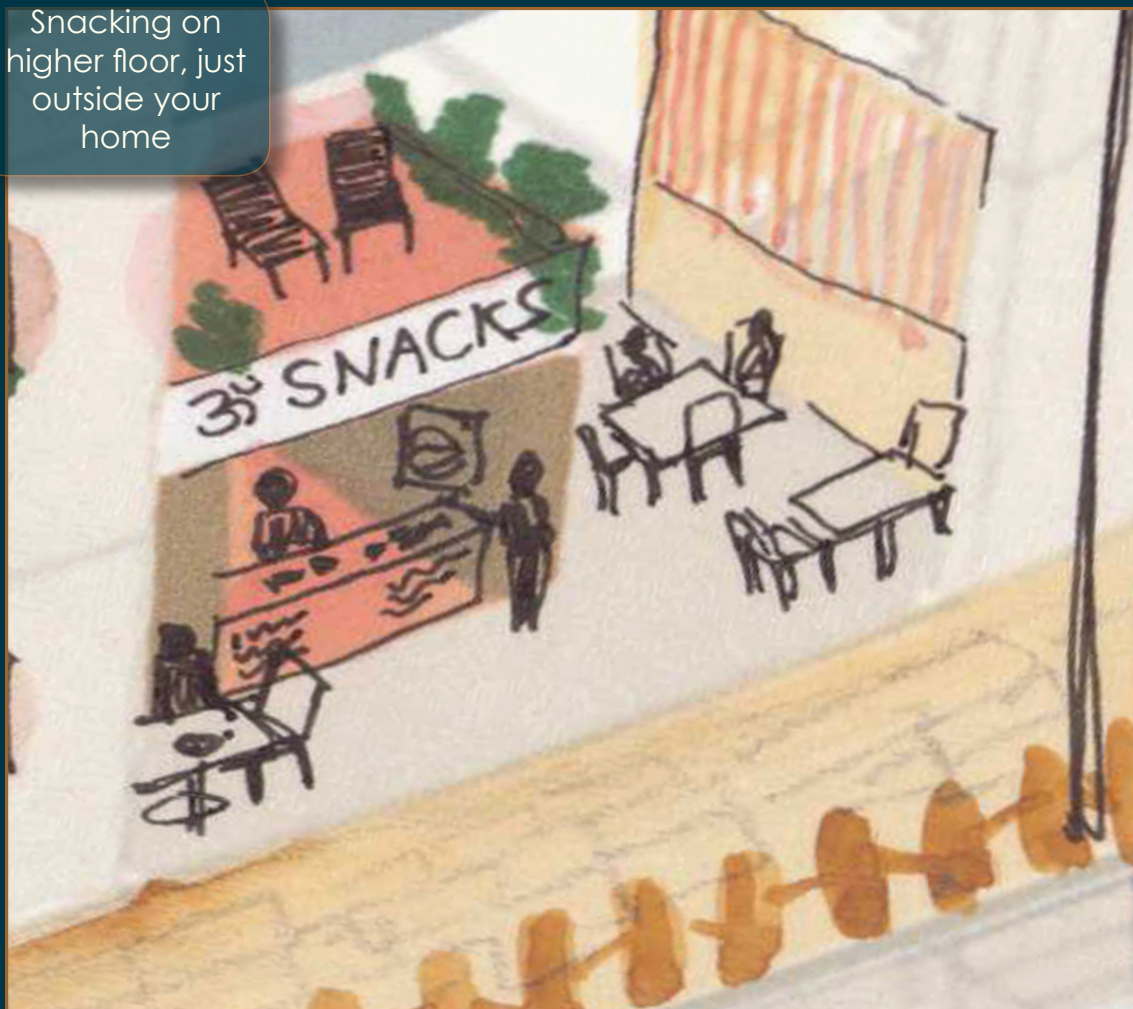

Swapna Srushti

Parivaar no Vistaar, Ghar no Vistaar

A home is a place of celebration, friendship, bonding, a place for family. Swapna Srushti brings colors of joy to your lives.

Want a bhelwala at your doorstep no matter at what height you live.

No more going downstairs for vegetables

Chill with your friends swinging in the air or coming downstairs by slide

Community garden to grow your kitchen needs

Now, heights will not take you away from the ground. You touch the heights, and Swapna Srushti will bring the street to your doorstep.

Kids playing area with a highrise view

Experience sitting under a tree on 6th floor

Snacking on higher floor, just outside your home

The real amenities

Bringing all your daily needs and amusement, places for children to play, elders to socialize, essential adults to bond and household goods near you.