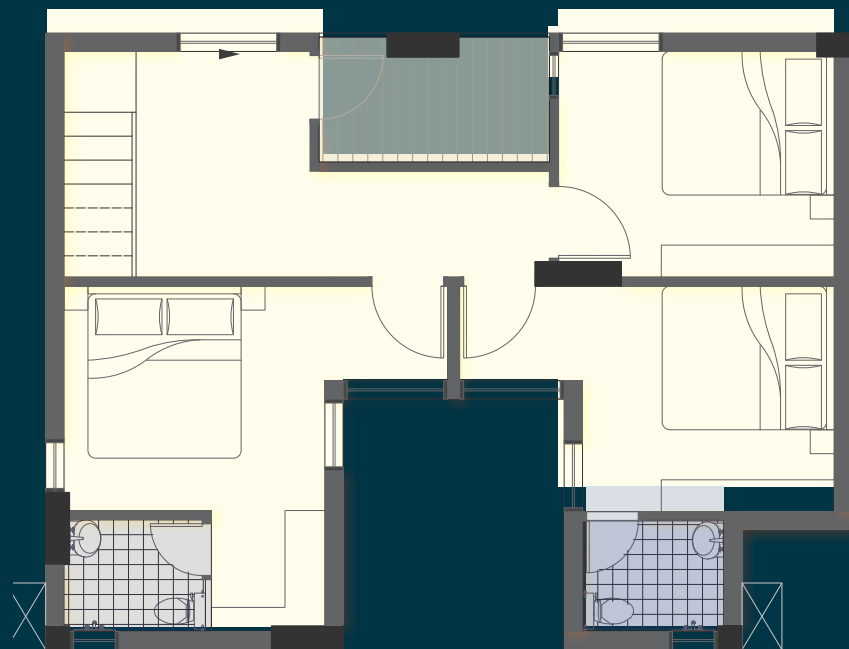

Planning a family, need space for it

I want a balcony, to chill and swing in the evening

Want to call my parents to stay with me

UNITS

Units are not fix plan but like a bungalow on ground where according to your future needs or wishes you can expand.

TYPE A

Ground Floor Duplex

Ground floor plan

First floor plan

115 sqm built up

TYPE B

3TH,6TH,9TH Floor Units

115 sqm unit size
78 sqm built up
38 sqm can build in future.
38 sqm slab casted.

 ONLY SLAB
CONSTRUCTED

Get a luxurious unit at lesser rate.
 Selling cost in the market **60 lakhs.**
 You will get only in **45 lakhs.**

TYPE C
 Other Floor Units

115 sqm unit size
78 sqm built up
38 sqm can build in future.