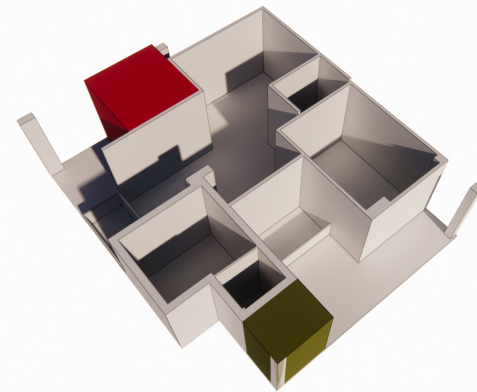

Get a luxurious unit at lesser rate.
Selling cost in the market **60 lakhs.**
You will get only in **45 lakhs.**

TYPE C
Other Floor Units

115 sqm unit size
78 sqm built up
38 sqm can build in future.

PART THAT CAN BE FURTHER INCREMENTATED