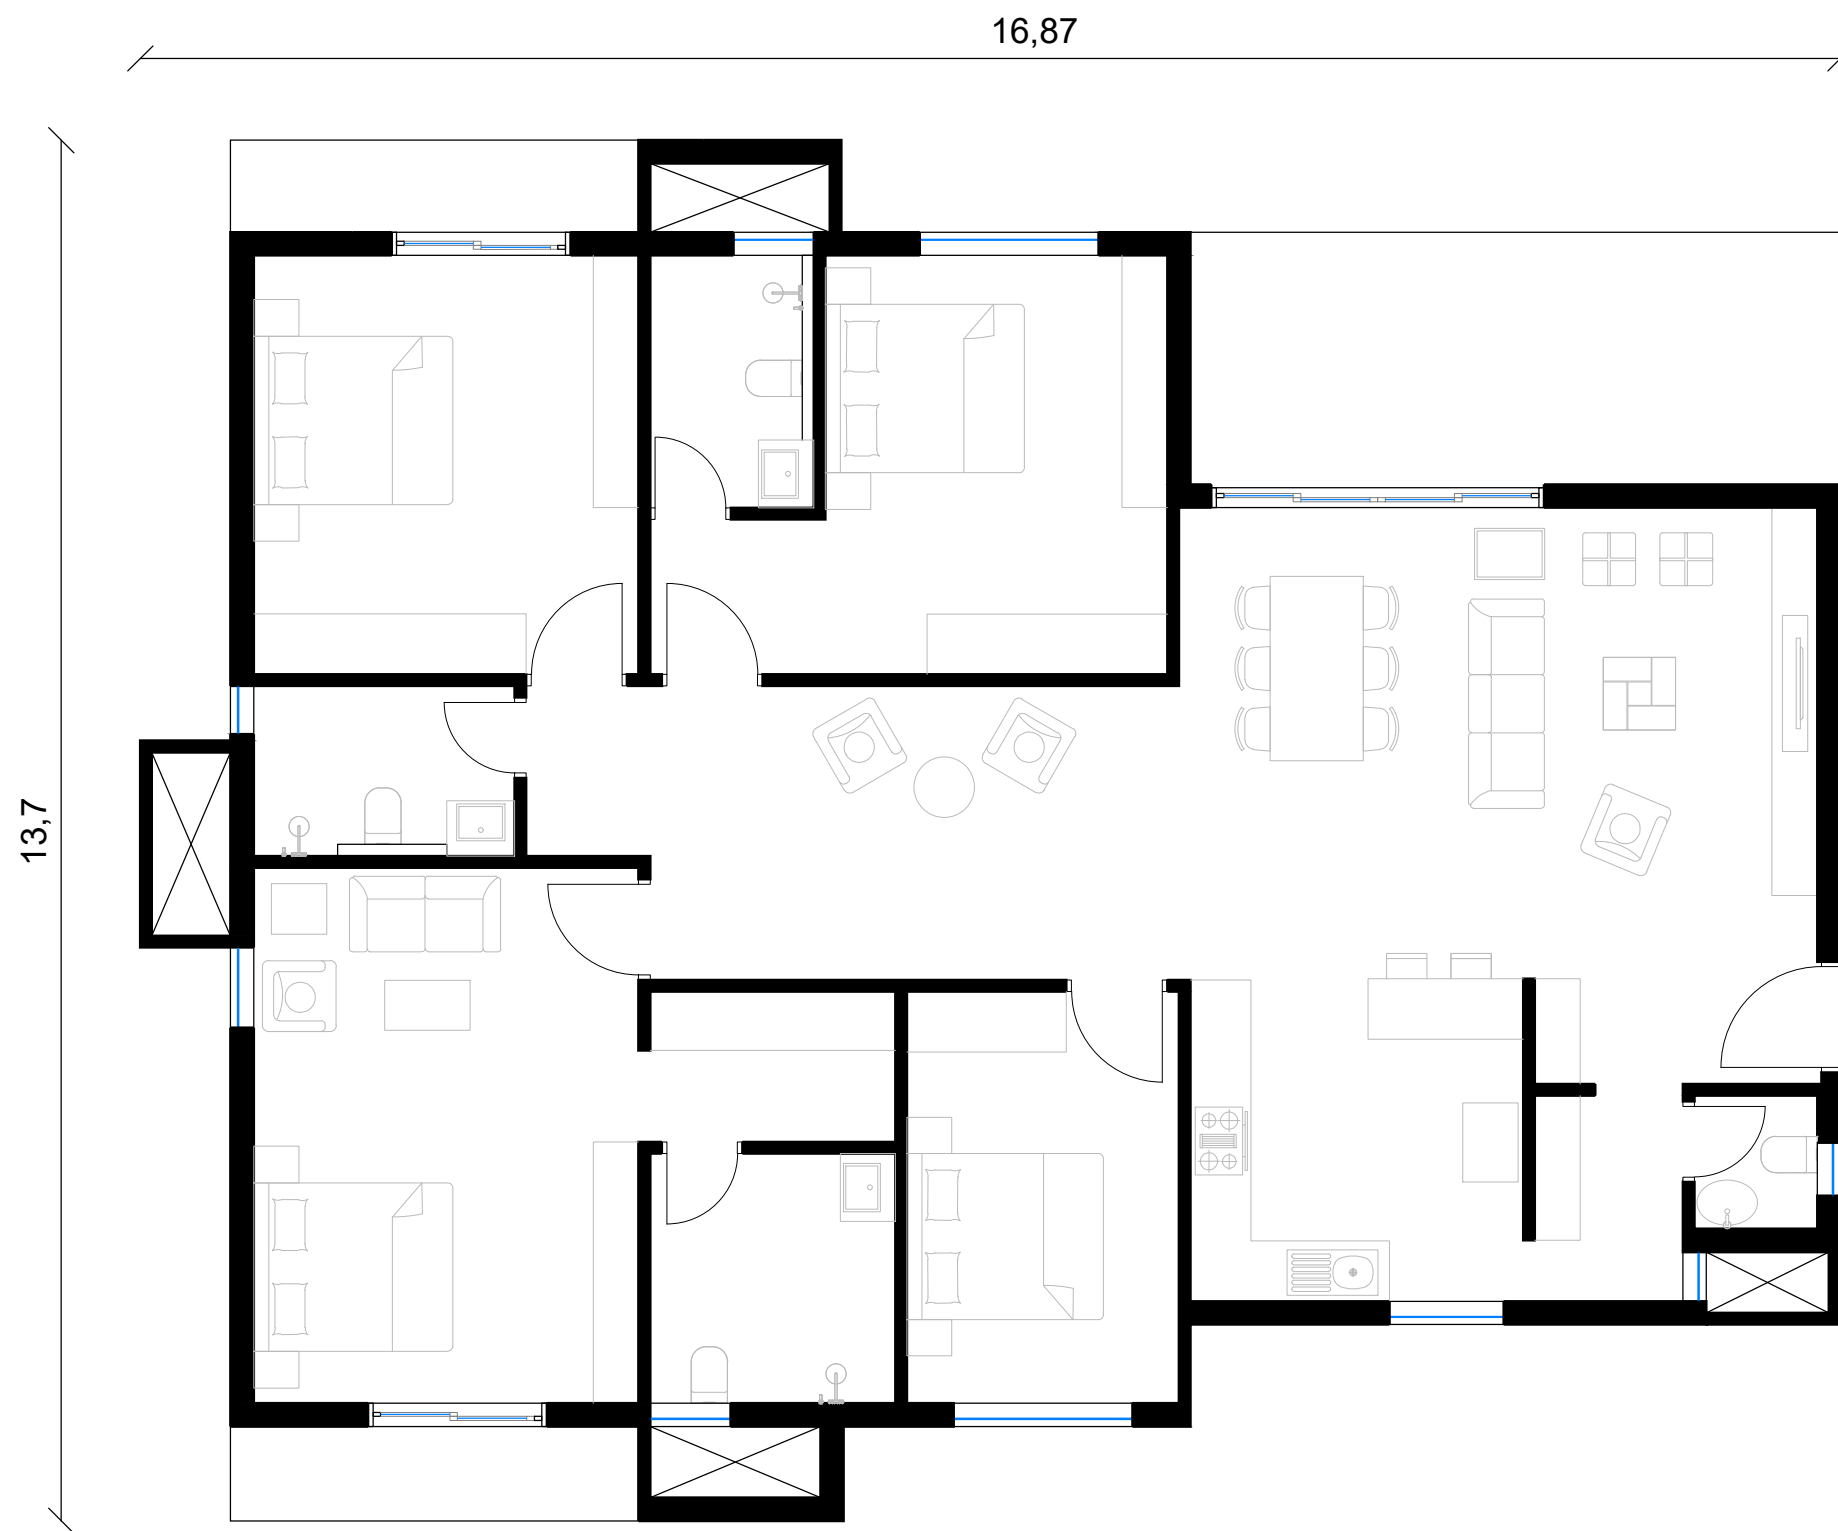

Cluster Keyplan  
1:2000

Super BUA 379 sq.m  
Circulation 61 sq.m

3 BHK UNIT	
Carpet Area	111 sq.m
BUA	160 sq.m

Cluster Keyplan  
1:2000

Super BUA 225 sq.m  
Circulation 31 sq.m

4 BHK UNIT	
Carpet Area	149 sq.m
BUA	196 sq.m

(BARREN)

GREEN  
CORRIDOR  
96,52

Security  
cabin

LEAVE

SURFACE PARKING

STILT

STILT

PARKING

Waste  
Collection  
spot

STILT

PEDESTRIAN  
(7.5m)

59

48,09

dome  
landscape  
AMPHITHEATRE  
MOOSKS  
URBAN PLAZA

DROP  
OFF

24m Wide Road

18m Wide Road

STILT

RAMP

STILT

6m wide head

76,36

(BARREN)