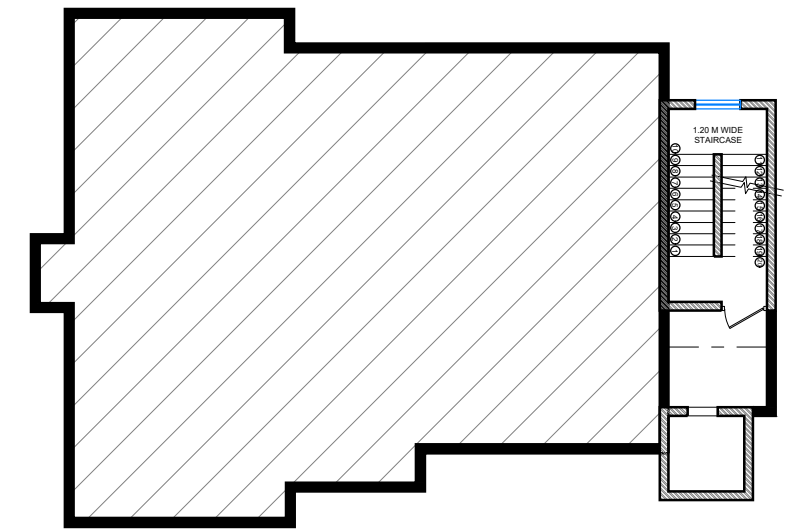

Cluster Keyplan  
1:2000

Super BUA 379 sq.m  
Circulation 61 sq.m

3 BHK UNIT	
Carpet Area	111 sq.m
BUA	160 sq.m

Cluster Keyplan  
1:2000

Super BUA 225 sq.m  
Circulation 31 sq.m

4 BHK UNIT	
Carpet Area	149 sq.m
BUA	196 sq.m

(BARREN)

GREEN  
CORRIDOR  
96,52

Security  
cabin

LEAVE

SURFACE PARKING

STILT

STILT

PARKING

Waste  
Collection  
spot

STILT

PEDESTRIAN  
(7.5m)

59

48,09

dome  
landscape  
AMPHITHEATRE  
MOOSKS  
URBAN PLAZA

DROP  
OFF

24m Wide Road

18m Wide Road

STILT

RAMP

STILT

6m wide head

76,36

(BARREN)